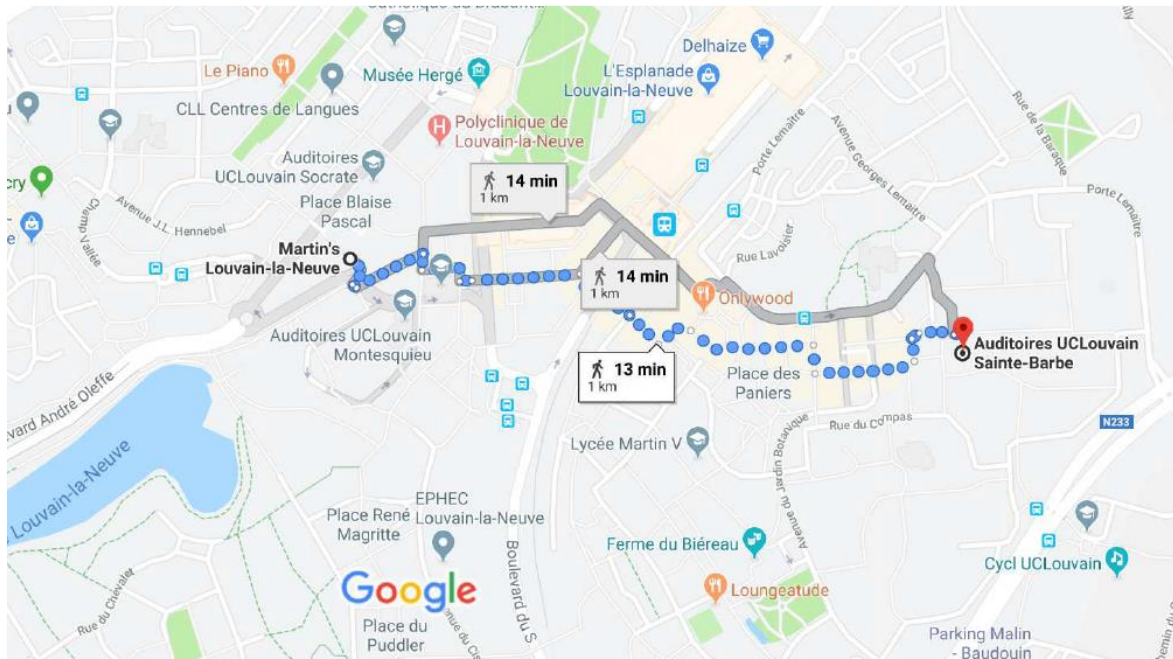

2. By train

Louvain-la-Neuve-Université station is directly linked to the railway junction of Ottignies, on the Brussels-Namur railway line, with two trains per hour in each direction, including on weekends.

Note that Louvain-la-Neuve is a pedestrian city, so that walking is the best option to reach the venue (using your own or a rental car is possible, but taxis are rare).

1) Martin's Hotel

[Martin's hotel](#) is centrally located in the city (with easy walking access to restaurants and shops) and is located 1 km from the venue (see maps on next page). The negotiated rate is 120 EUR per night, including breakfast (studios are available. Parking is available for a fee.

Gala Dinner

The gala dinner will take place on January 28, 2020, in the beautiful Bayard castle, some 15 km from Louvain-la-Neuve. Transportation to and from the venue will be provided by busses.

Finding your way in Louvain-la-Neuve

[From the train station](#)

[From Martin's Hotel](#)

Map data ©2019 100 m

[From Ibis Styles Hotel](#)